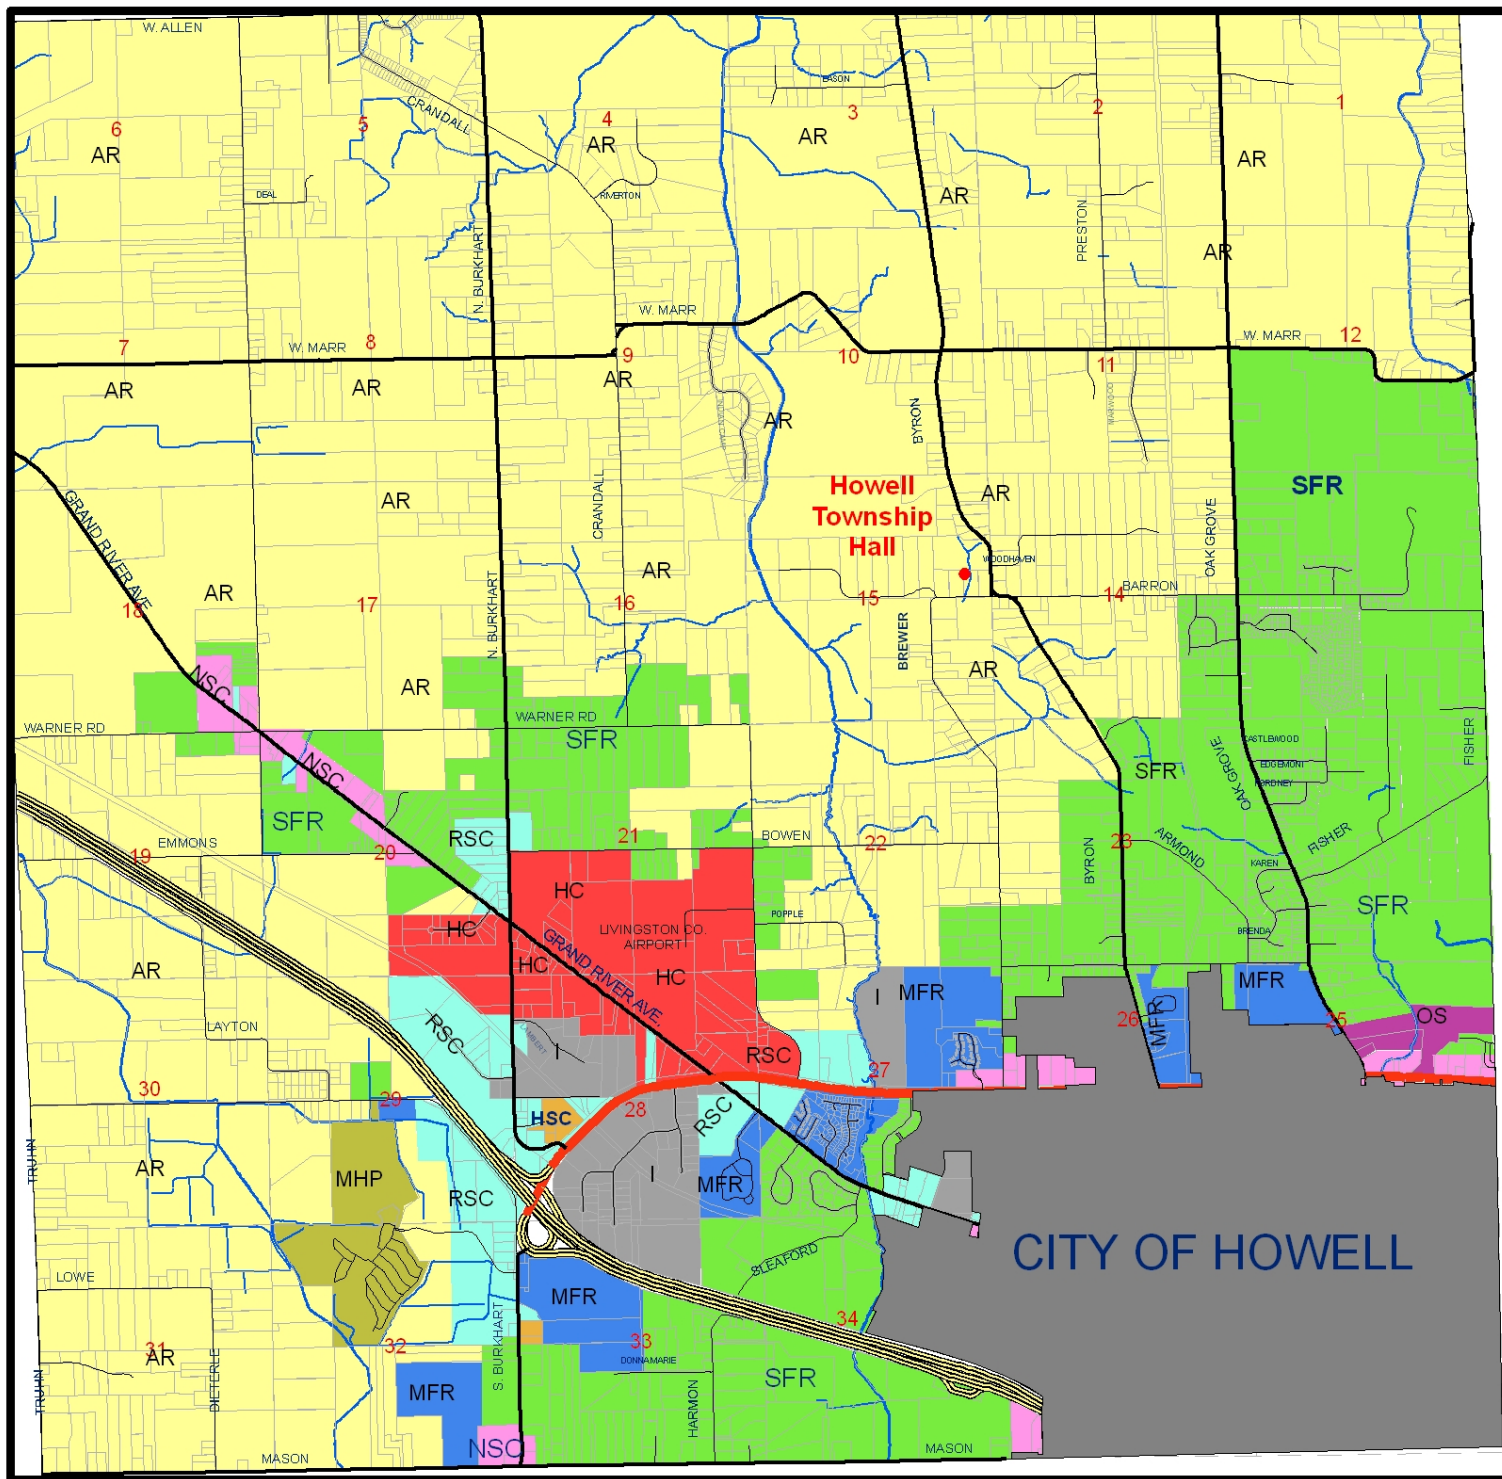

HOWELL TOWNSHIP 2010 ZONING MAP

ZONING DISTRICTS

- | | |
|--|--|
| AR Agricultural Residential | OS Office Service |
| SFR Single Family Residential | RSC Regional Service Commercial |
| MFR Multiple Family Residential | HC Heavy Commercial |
| I Industrial | MHP Mobile Home Park |
| NSC Neighborhood Service Commercial | |
| HSC Highway Service Commercial | |

MAP LEGEND

- 34** Sections
 Interstate Highway
 State Road
 Major Road
 Minor Road

0 0.25 0.5 Miles