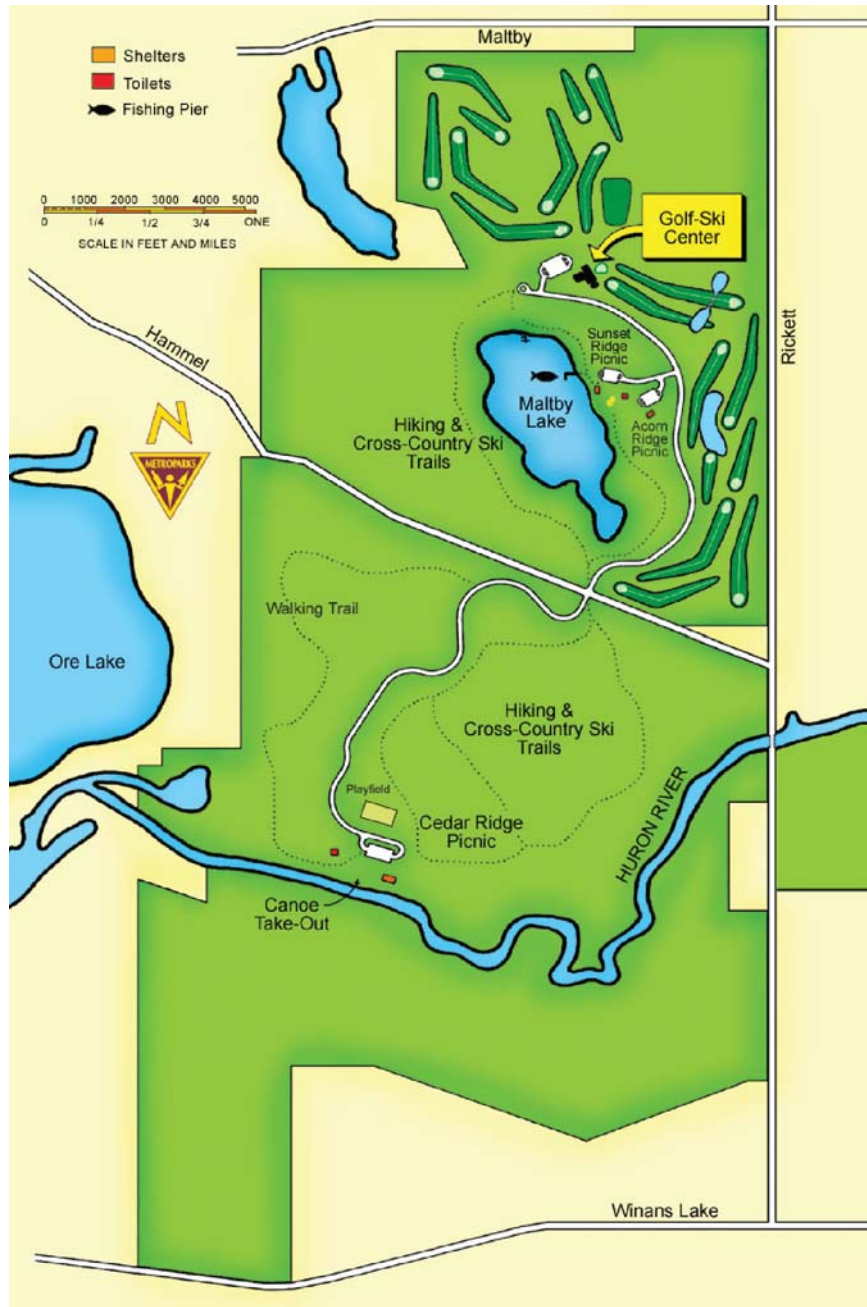

HOWELL TOWNSHIP T3N, R4E

**MAP NO. 22
HURON MEADOWS
METROPARK**